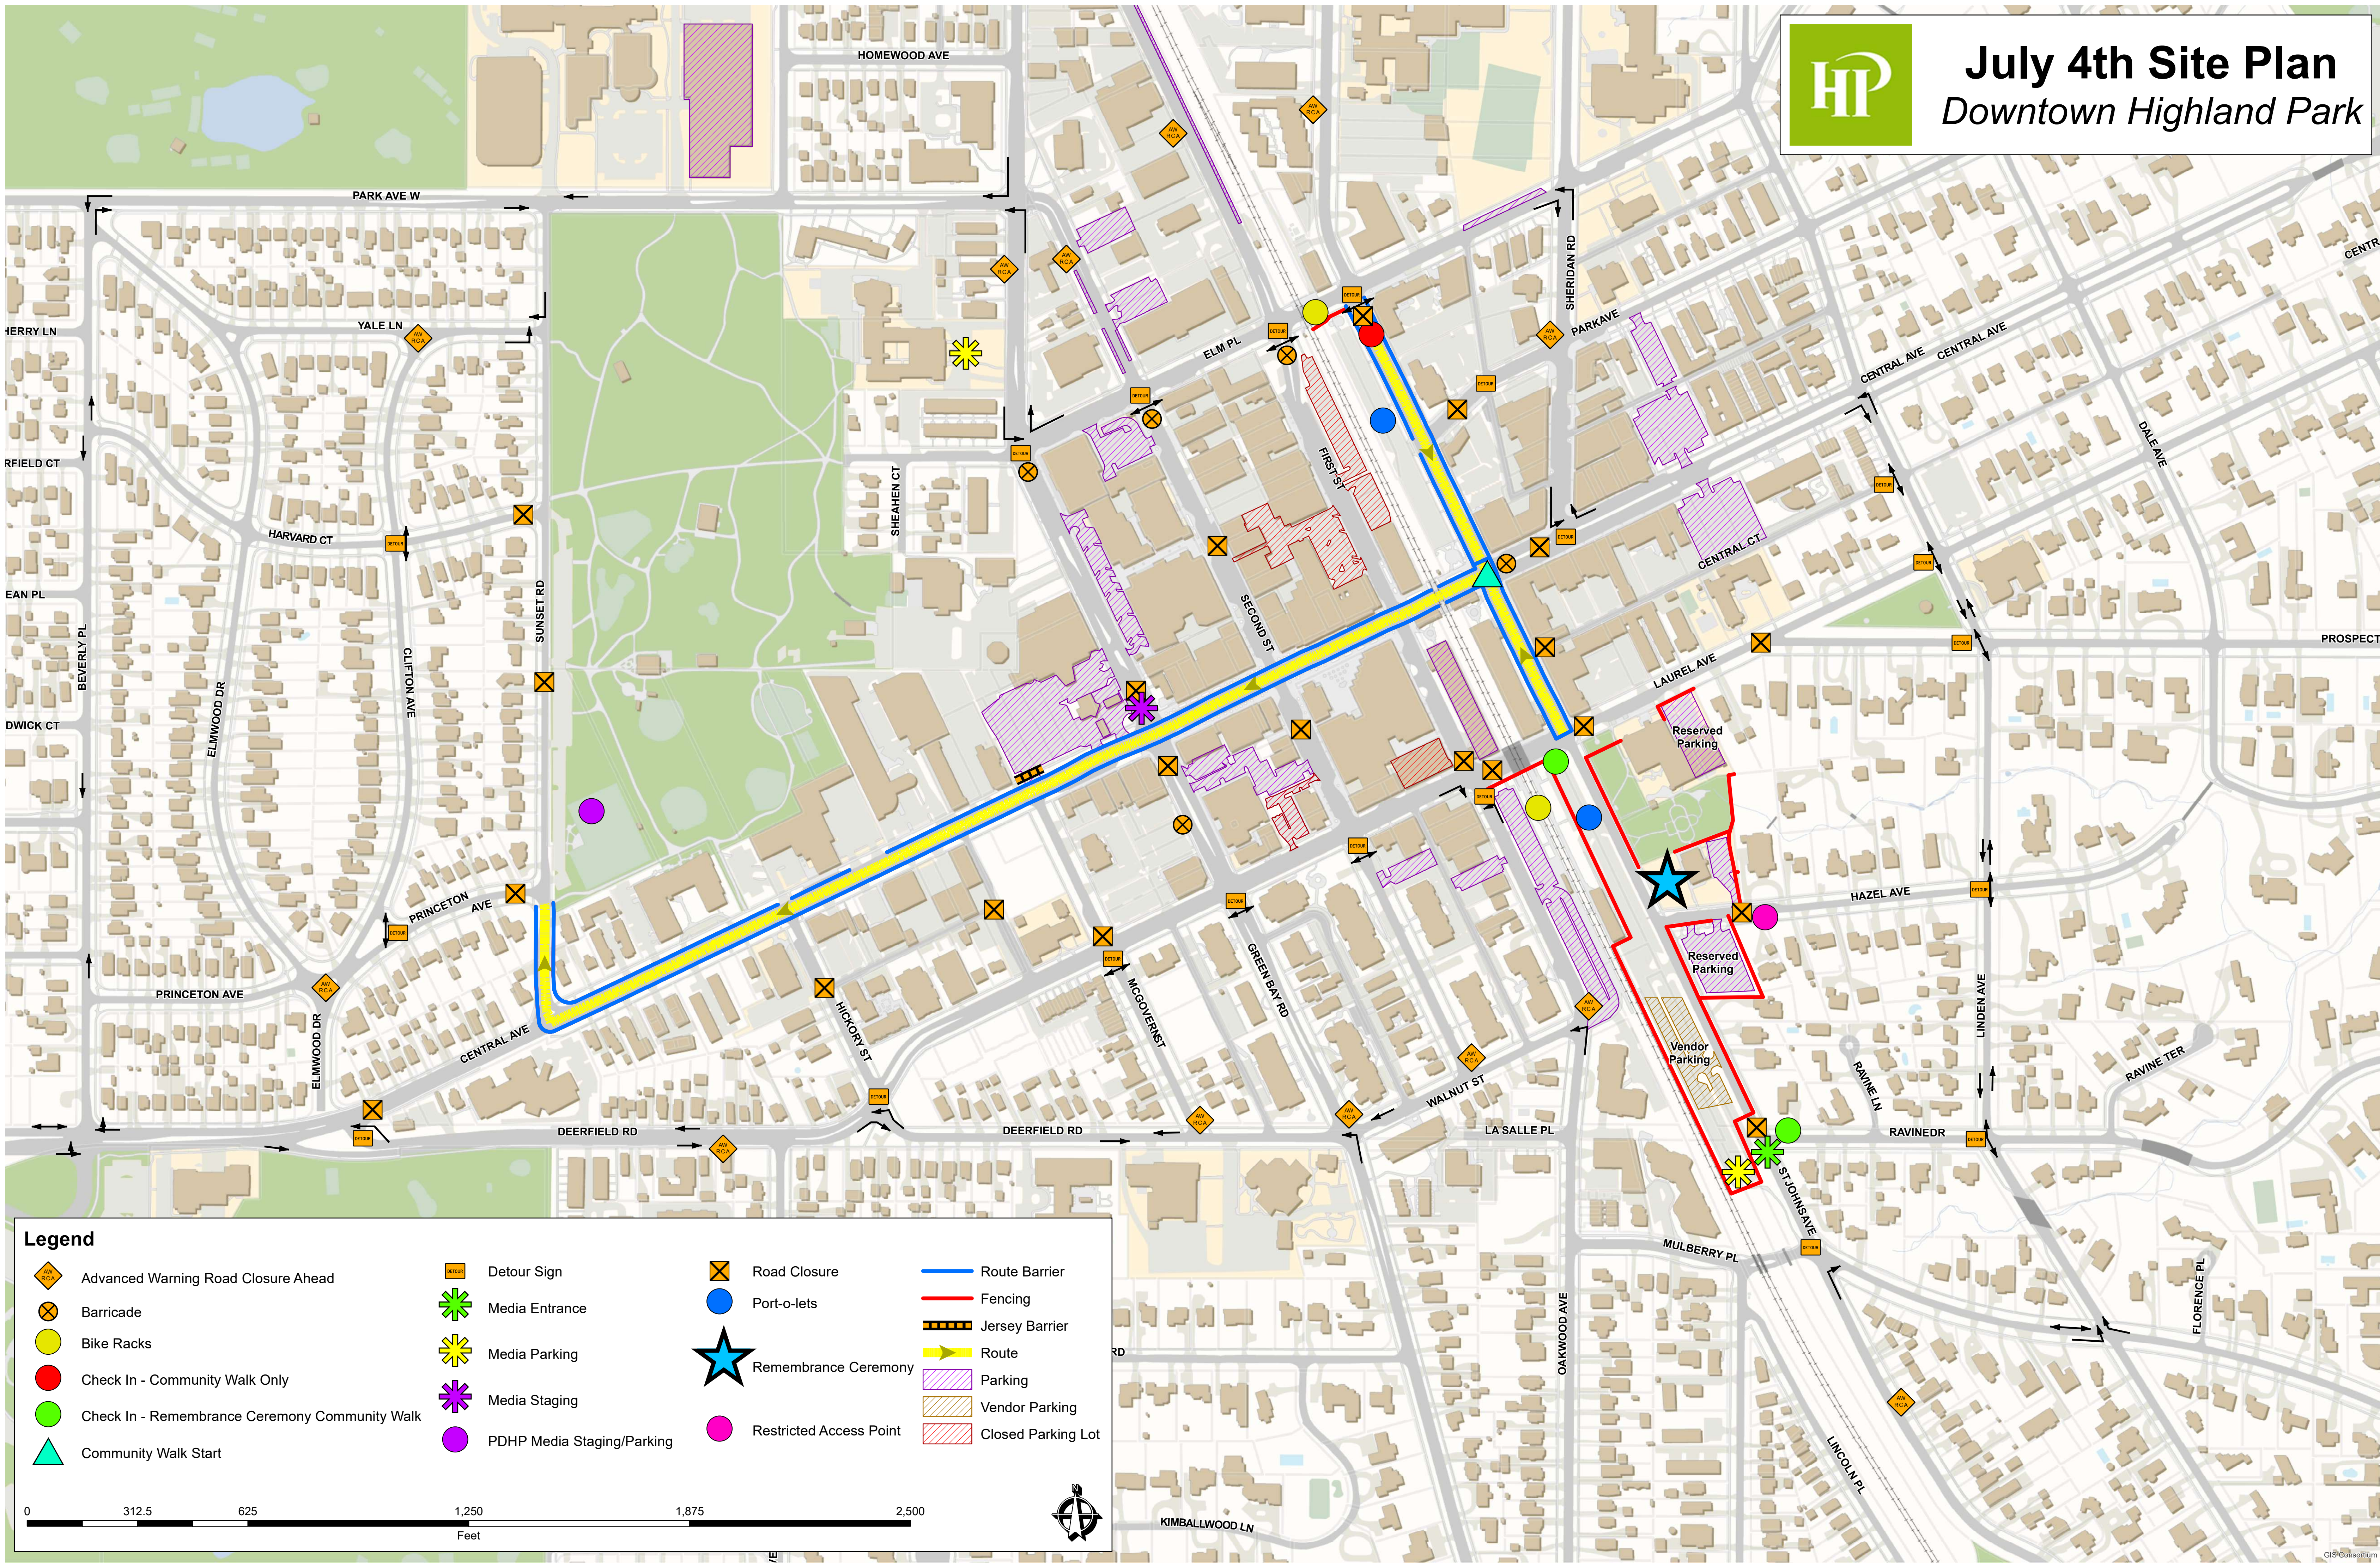

July 4th Site Plan

Downtown Highland Park

Legend

	Advanced Warning Road Closure Ahead		Detour Sign		Road Closure		Route Barrier
	Barricade		Media Entrance		Port-o-lets		Fencing
	Bike Racks		Media Parking		Jersey Barrier		Route
	Check In - Community Walk Only		Media Staging		Remembrance Ceremony		Parking
	Check In - Remembrance Ceremony Community Walk		PDHP Media Staging/Parking		Restricted Access Point		Vendor Parking
	Community Walk Start				Closed Parking Lot		

0 312.5 625 1,250 1,875 2,500 Feet